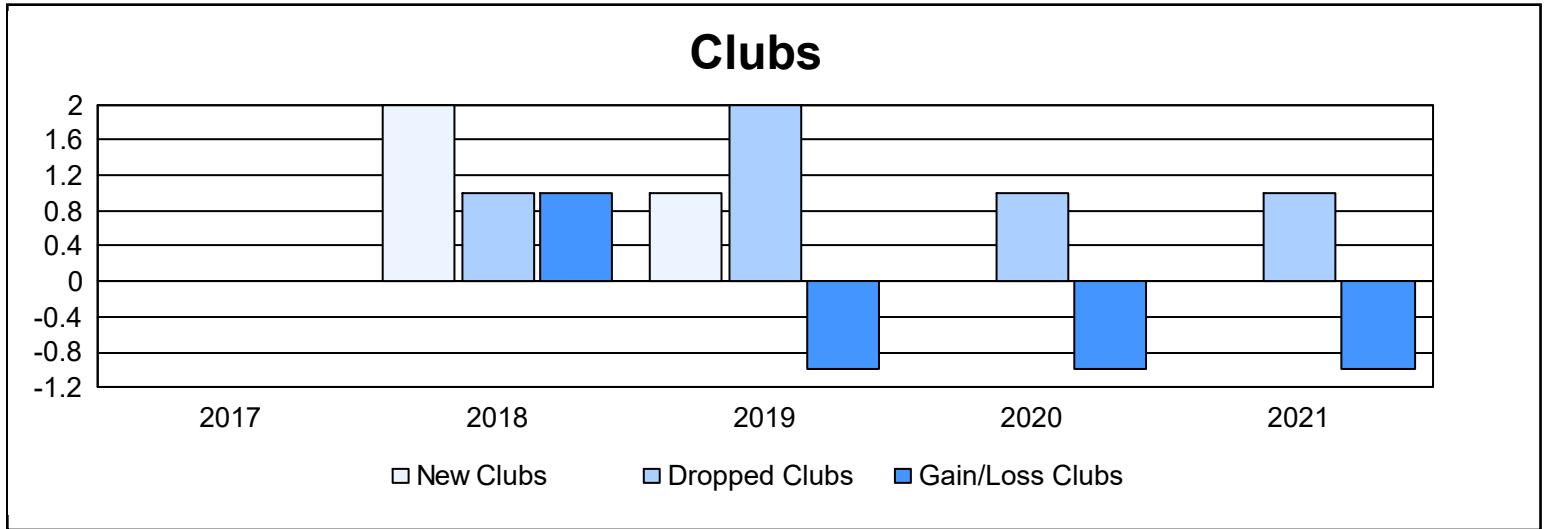

Year	New Clubs	Dropped Clubs	Gain/ Loss Clubs	New Members	Charter Members	Reinstate Members	Transfer Members	Total Member Added	Total Members Dropped	Gain/ Loss Members
2016-2017	0	0	0	134	0	3	7	144	121	23
2017-2018	2	1	1	98	52	3	3	156	200	-44
2018-2019	1	2	-1	89	29	10	12	140	184	-44
2019-2020	0	1	-1	66	1	7	7	81	161	-80
2020-2021	0	1	-1	44	0	8	1	53	151	-98
<b>Average</b>	<b>1</b>	<b>1</b>	<b>0</b>	<b>86</b>	<b>16</b>	<b>6</b>	<b>6</b>	<b>115</b>	<b>163</b>	<b>-49</b>

### Membership Composition June 2021 Cumulative