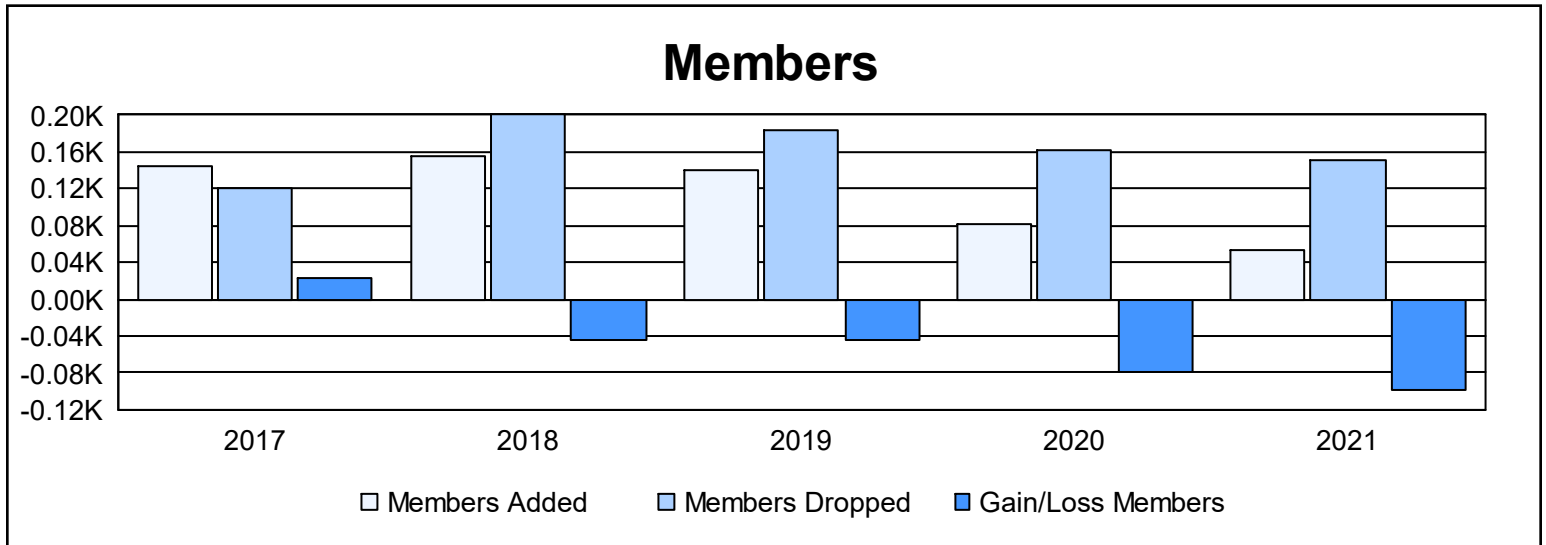

Year	New Clubs	Dropped Clubs	Gain/ Loss Clubs	New Members	Charter Members	Reinstate Members	Transfer Members	Total Member Added	Total Members Dropped	Gain/ Loss Members
2016-2017	0	0	0	134	0	3	7	144	121	23
2017-2018	2	1	1	98	52	3	3	156	200	-44
2018-2019	1	2	-1	89	29	10	12	140	184	-44
2019-2020	0	1	-1	66	1	7	7	81	161	-80
2020-2021	0	1	-1	44	0	8	1	53	151	-98
<b>Average</b>	<b>1</b>	<b>1</b>	<b>0</b>	<b>86</b>	<b>16</b>	<b>6</b>	<b>6</b>	<b>115</b>	<b>163</b>	<b>-49</b>

### Membership Composition June 2021 Cumulative